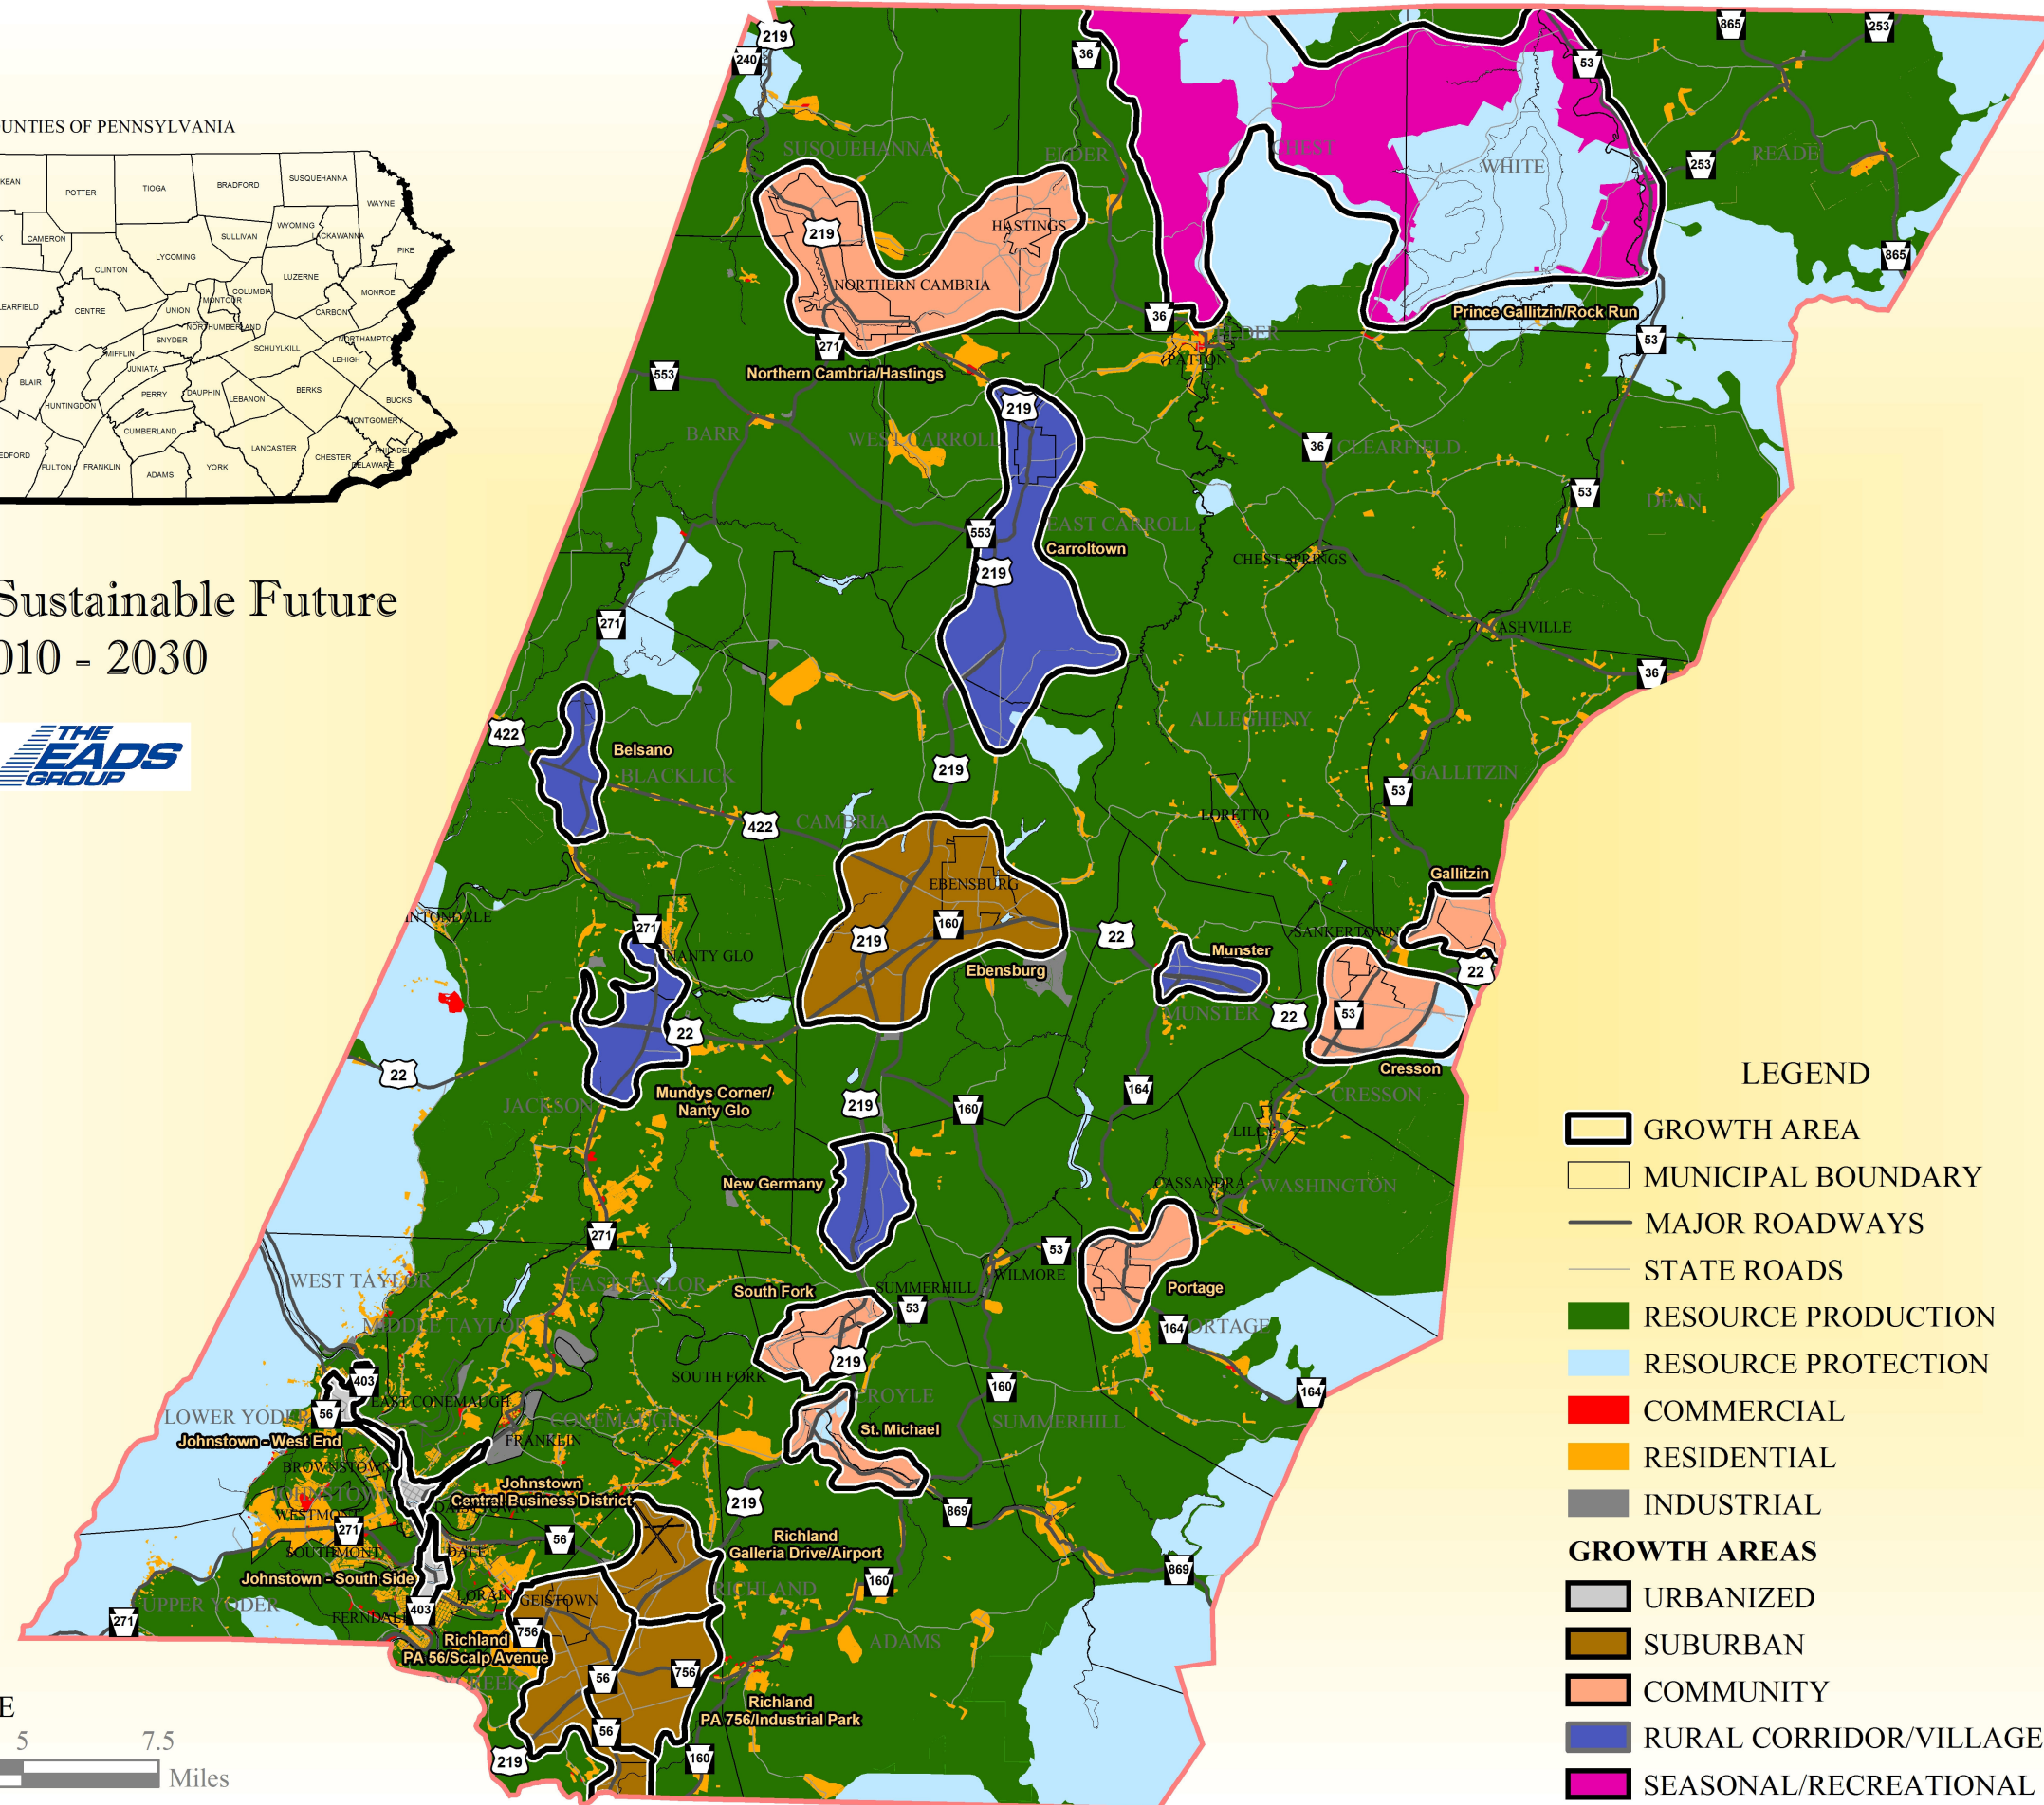

CAMBRIA COUNTY
PLANNING
COMMISSION

401 CANDLELIGHT DR.
EBENSBURG, PA 15931

CAMBRIA COUNTY
COMPREHENSIVE PLAN
CONCEPTUAL FUTURE LAND USE

OCTOBER 2011

Toward a Sustainable Future
2010 - 2030

- LEGEND
- GROWTH AREA
 - MUNICIPAL BOUNDARY
 - MAJOR ROADWAYS
 - STATE ROADS
 - RESOURCE PRODUCTION
 - RESOURCE PROTECTION
 - COMMERCIAL
 - RESIDENTIAL
 - INDUSTRIAL
 - GROWTH AREAS**
 - URBANIZED
 - SUBURBAN
 - COMMUNITY
 - RURAL CORRIDOR/VILLAGE
 - SEASONAL/RECREATIONAL